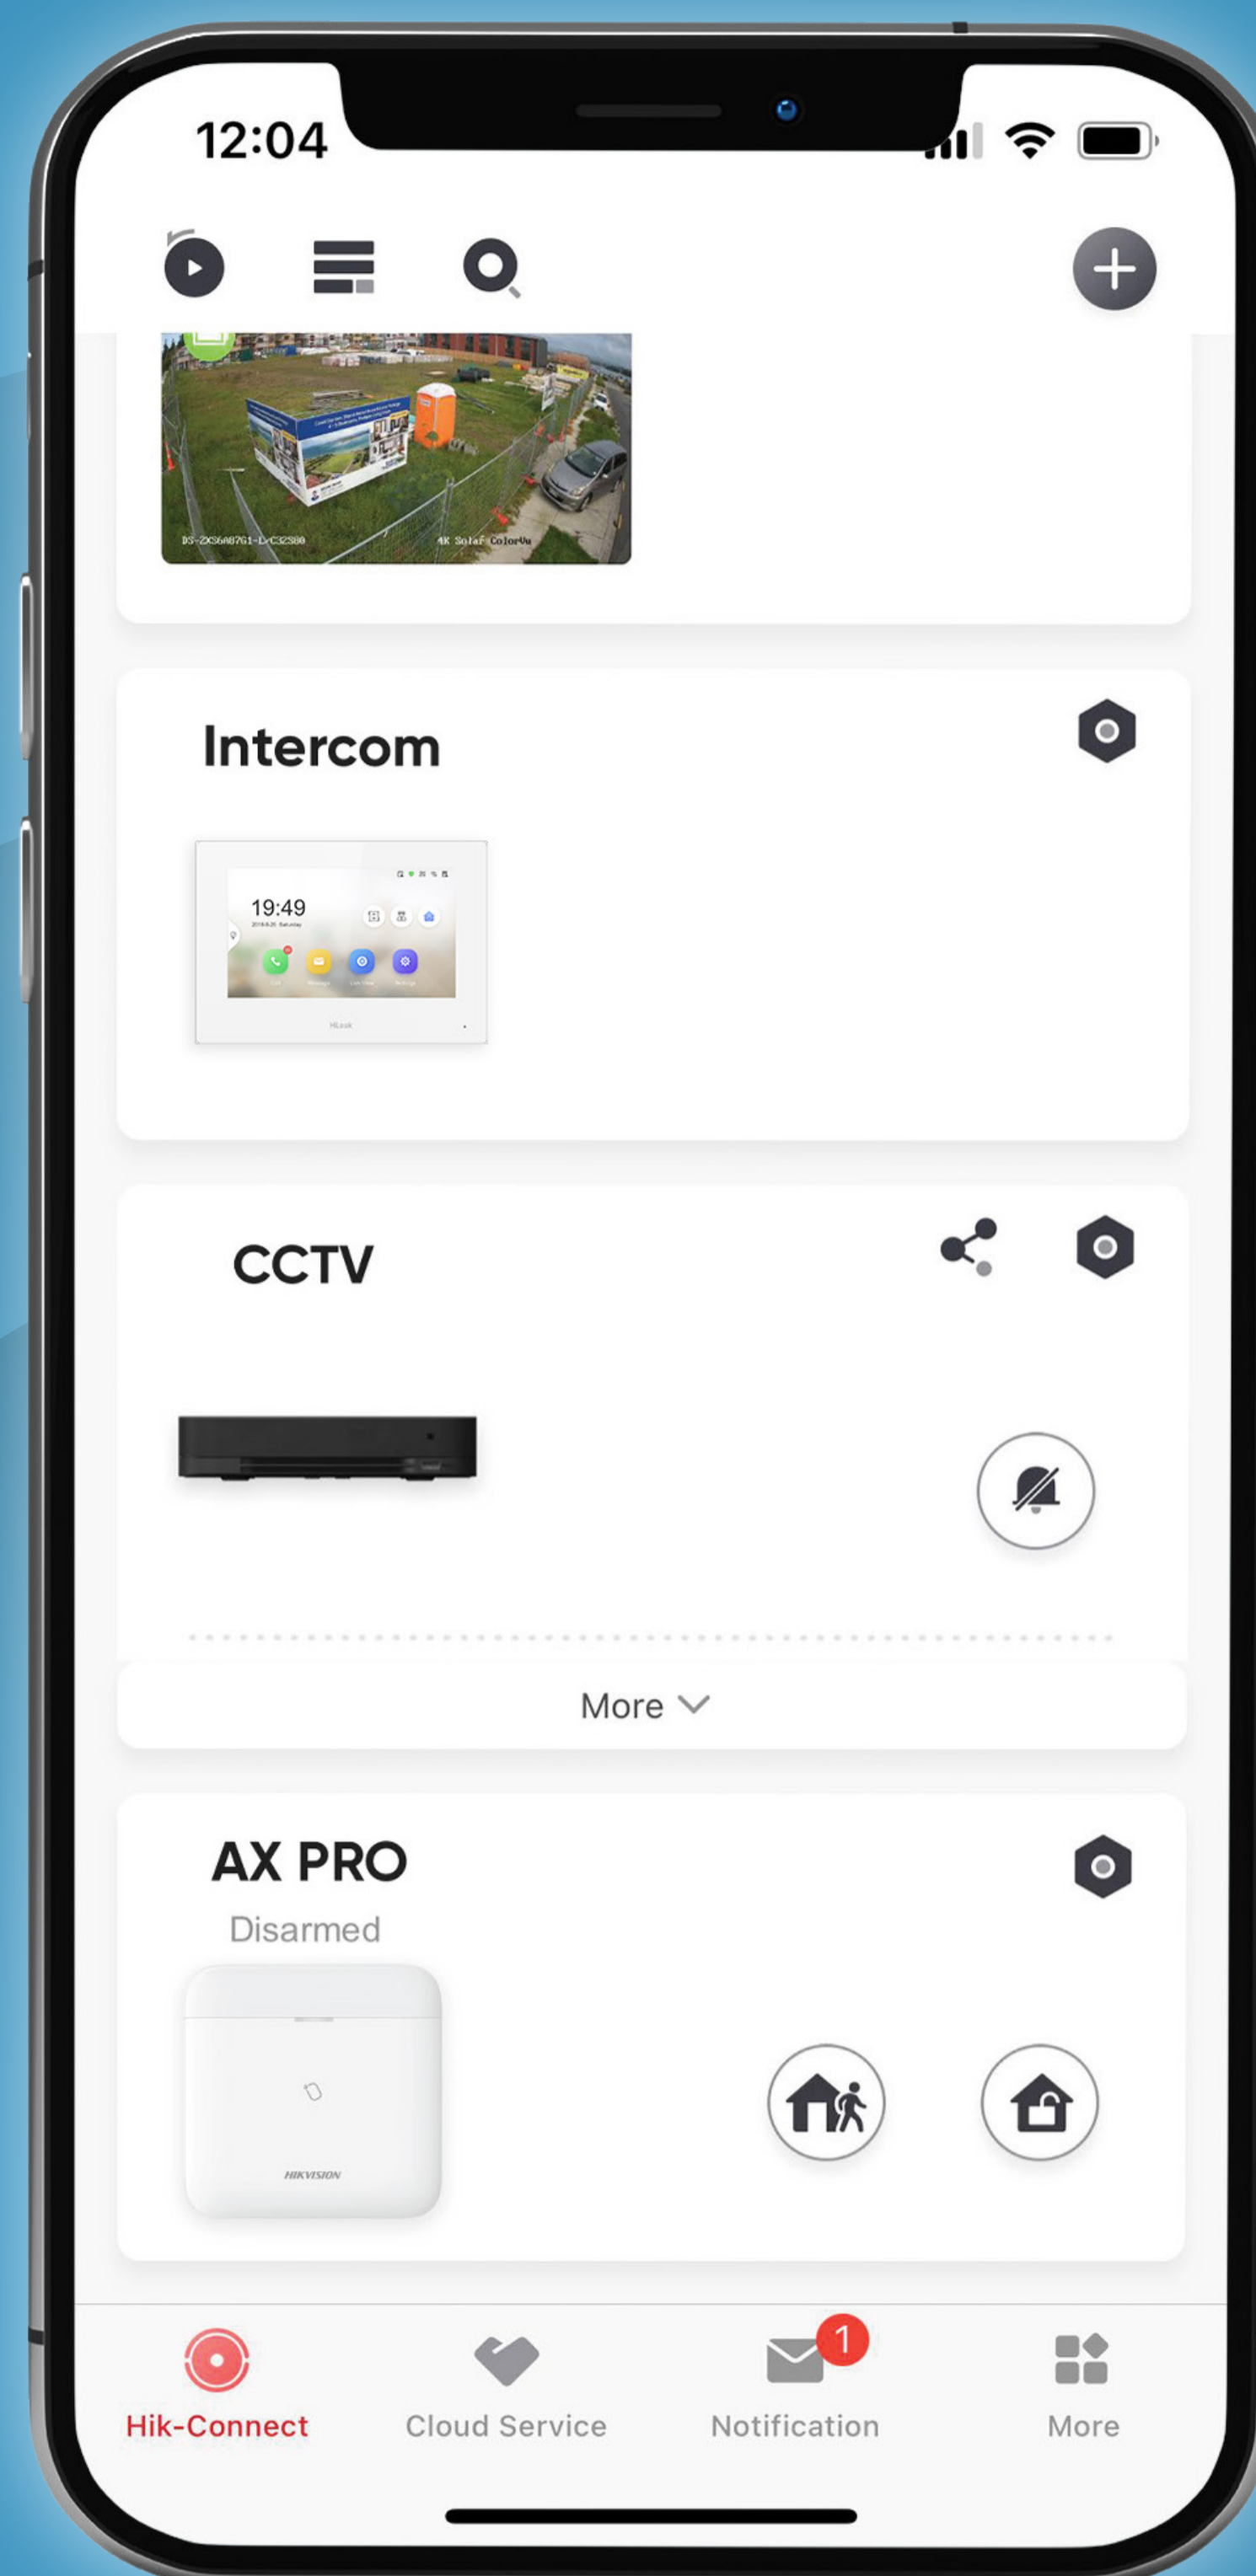

HiLook One App Security Solution

Team Mode

Scalable security anytime and anywhere

Hik-Connect
Unified Security. From Residence to Business

Personal Mode

Security at the tap of your finger

Manage all your devices from **one app**

- Receive accurate and timely notifications and alerts
- Easily manage all the devices with simple touches
- Able to share access with family, friends, and colleagues

Scan the QR code to download HikConnect

CCTV Cameras

T262 Intelligent Dual IR Network Camera

- High-quality image with 6MP resolution
- Dual IR lights to enhance night vision
- Intelligent AI with human and vehicle detection
- Clear imaging against strong backlight due to 120 dB WDR technology
- Built-in microphone for real-time audio security

T269 Active Colour Deterrence Camera

- Full-colour night vision
- Active deterrence from blue and red flashing lights
- Intelligent AI with human and vehicle detection
- Two-way talk and audio with inbuilt mic and speakers