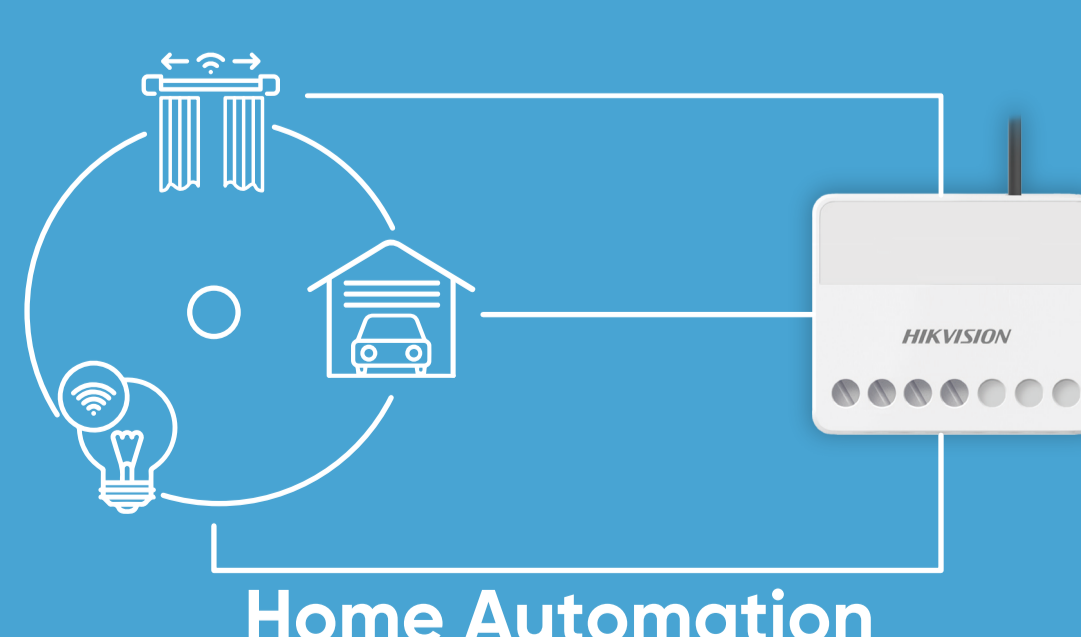

IP Intercom Kit

POE Switch

Indoor Monitor

Door Station

Alarm System

Panel

Keypad

Outdoor Siren

Home Automation

PIR Detector

Remote