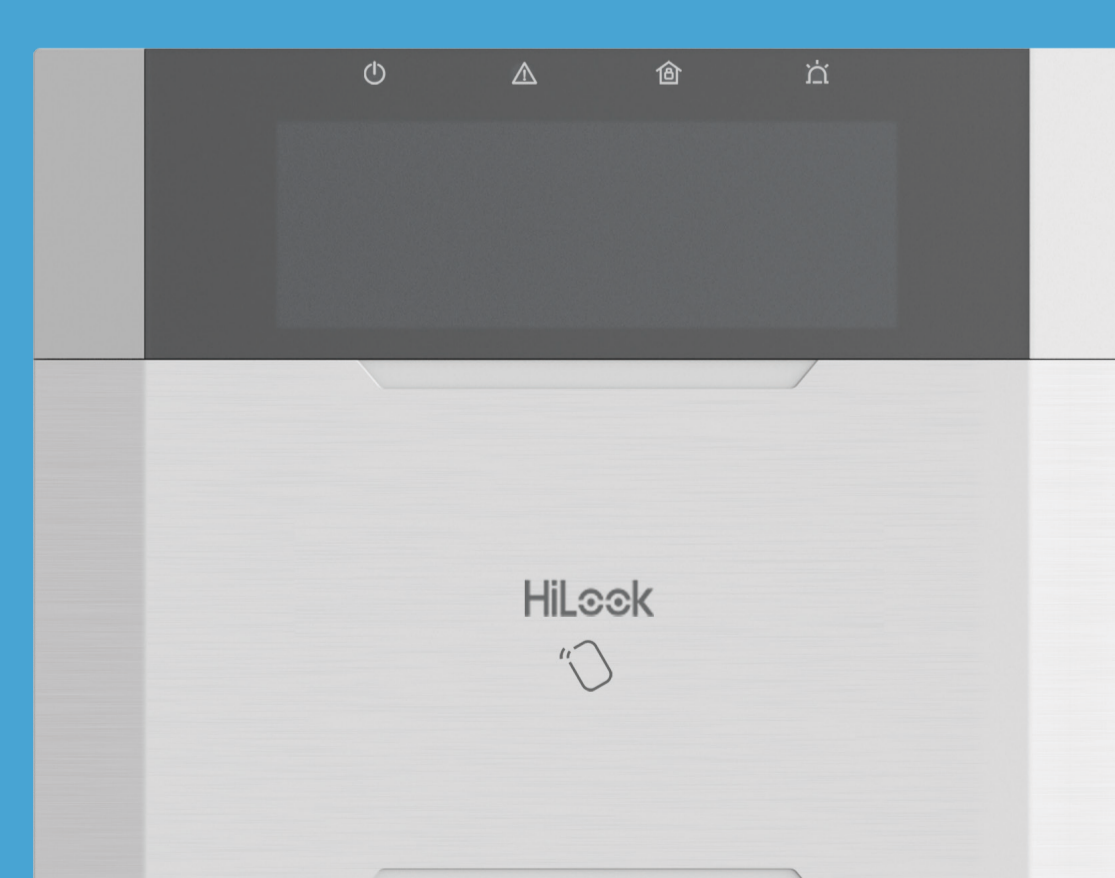

IP Intercom Kit

POE Switch

Indoor Monitor

Door Station

Alarm System

Panel

Keypad

Outdoor Siren